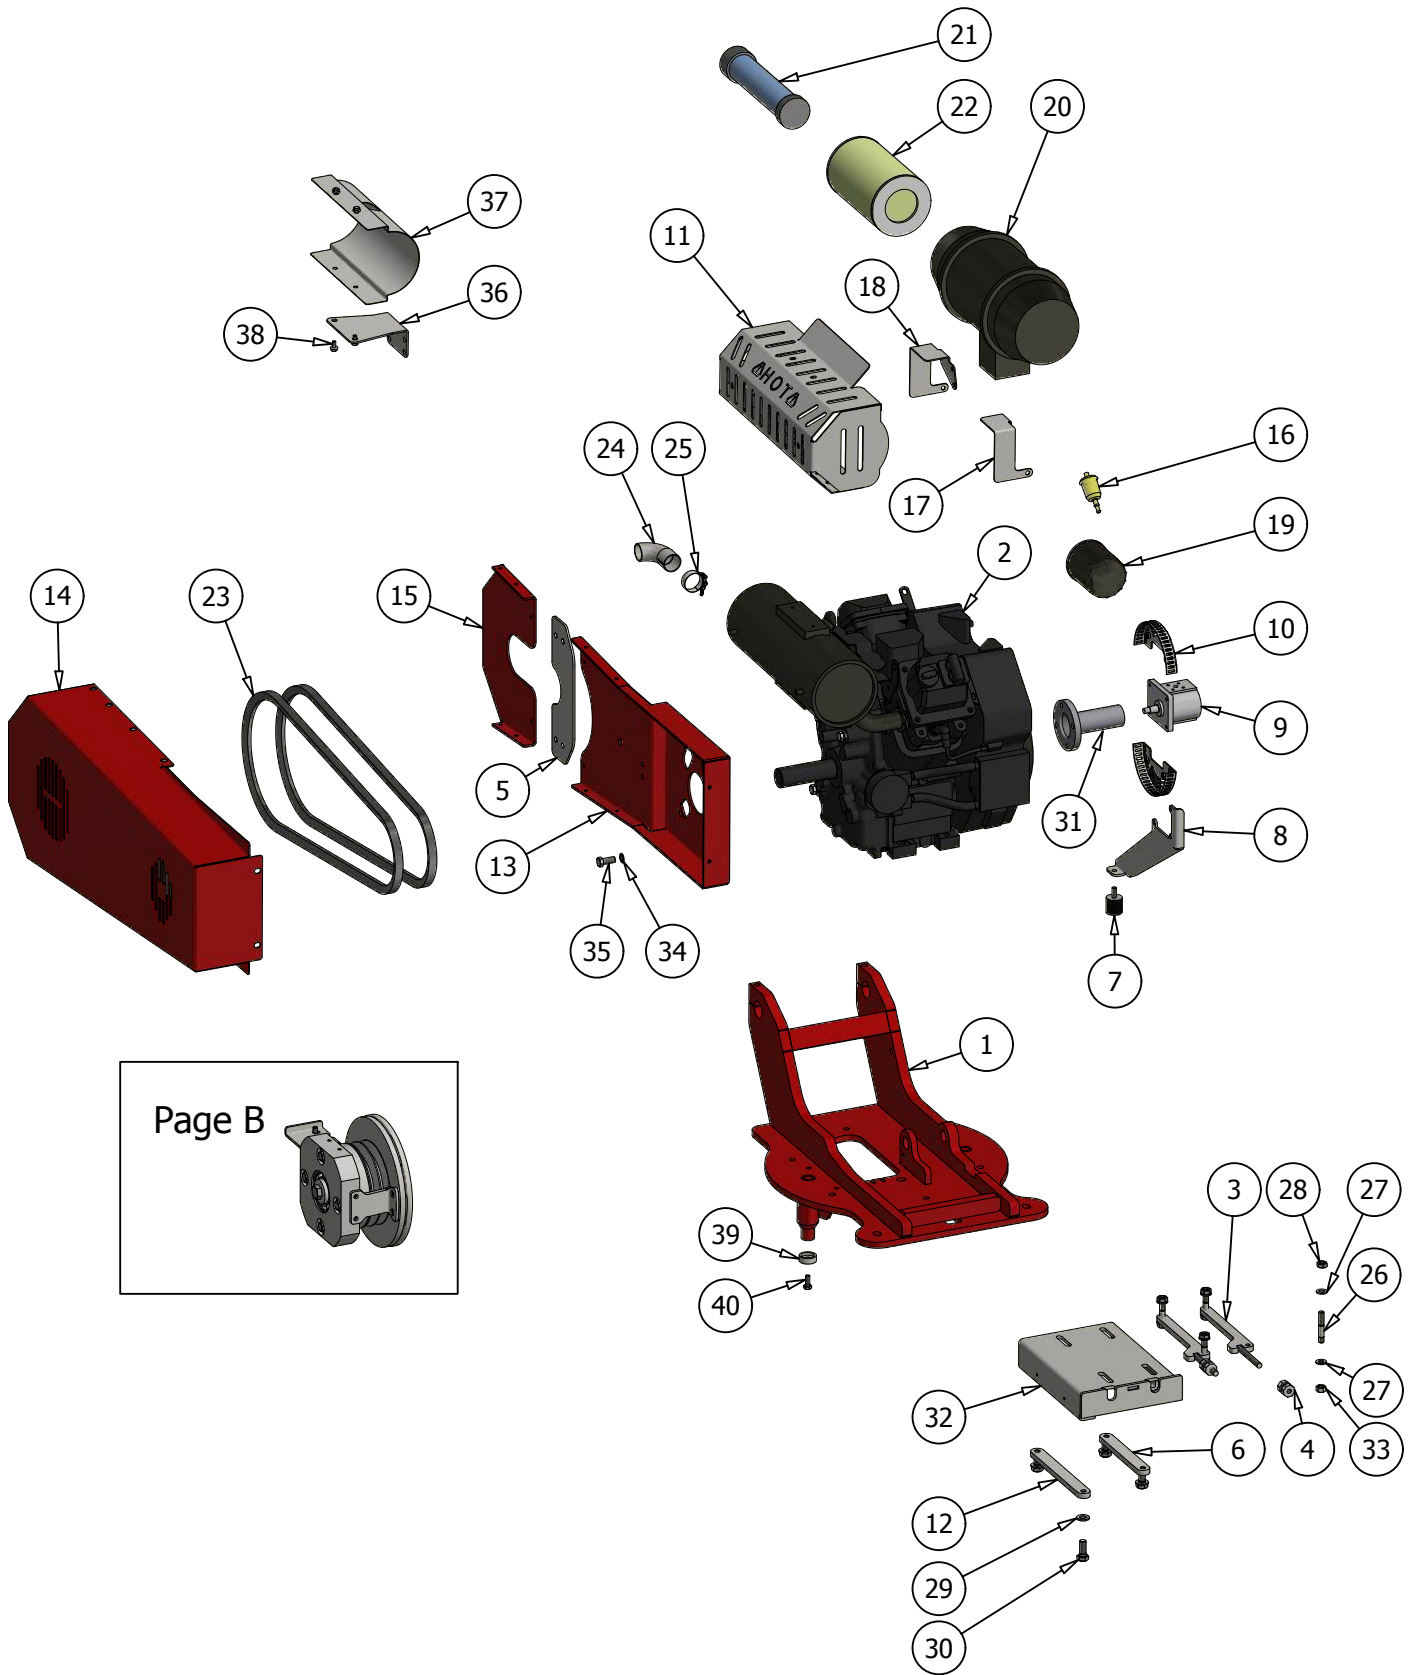

Page B

Pos.	Pcs.	Part/No	Description
1	1	44276300	Engine Frame B28
2	1	20051005	Kohler Engine
3	2	55501650	V-belt Tensioner f. Kohler Engine
4	2	55501652	Bushing
5	1	44290302	V-Belt Cover, Part 2
6	1	55500405	Engine Frame Clamping Plate - Short
7	1	20030086	Vibration Absorber Ø30x30
8	1	55501668	Support Arm HY-Pump - Kohler
9	1	20022126	Hydraulic Pump
10	1	55500304	HY-Pump Cover
11	1	55501761	Heat Shield - Kohler Front
12	1	55501767	Engine Frame Clamping Plate - Long
13	1	55501959	V-Belt Cover, Part 1
14	1	55501961	V-Belt Cover, Part 4
15	1	55501962	V-Belt Cover, Part 3
16	1	20032008	Fuel Pre Filter
17	1	55501757	Heat Shield - Front
18	1	55501758	Heat Shield - Rear
19	1	20032015	Oil Filter Kohler Engine B27+B30+B28 Kohler
20	1	20023050	Airfilter Housing - Kohler
21	1	20032016	Inner Air Filter
22	1	20032017	Outer Air Filter
23	2	20050014	V-Belt Xpb 1650
24	1	55500464	Exhaustpipe Angle
25	1	20070045	Snap Ring Ext. Ø20
26	4	37010050	Pinbolt M10x50
27	8	39102020	Washer M10
28	4	38000510	Nut M10 w. NV14
29	4	39122425	Washer M12
30	4	32012030	Bolt M12x30
31	1	55501695	Hub
32	1	55501675	Engine Mount
33	4	38000210	Nut M10
34	4	60000061	RIP-Lock Washer
35	4	36011025	Bolt 7/16"Unc X 1"
36	1	60000827	Mufler kit B28 (mufler, gaskets and nuts)
37	1	60000941	Heat Shield - Kohler Rear
38	4	60000940	Bolt f. Heat Shield - Kohler
39	2	55503286	Disc
40	2	32008030	Bolt M8x20