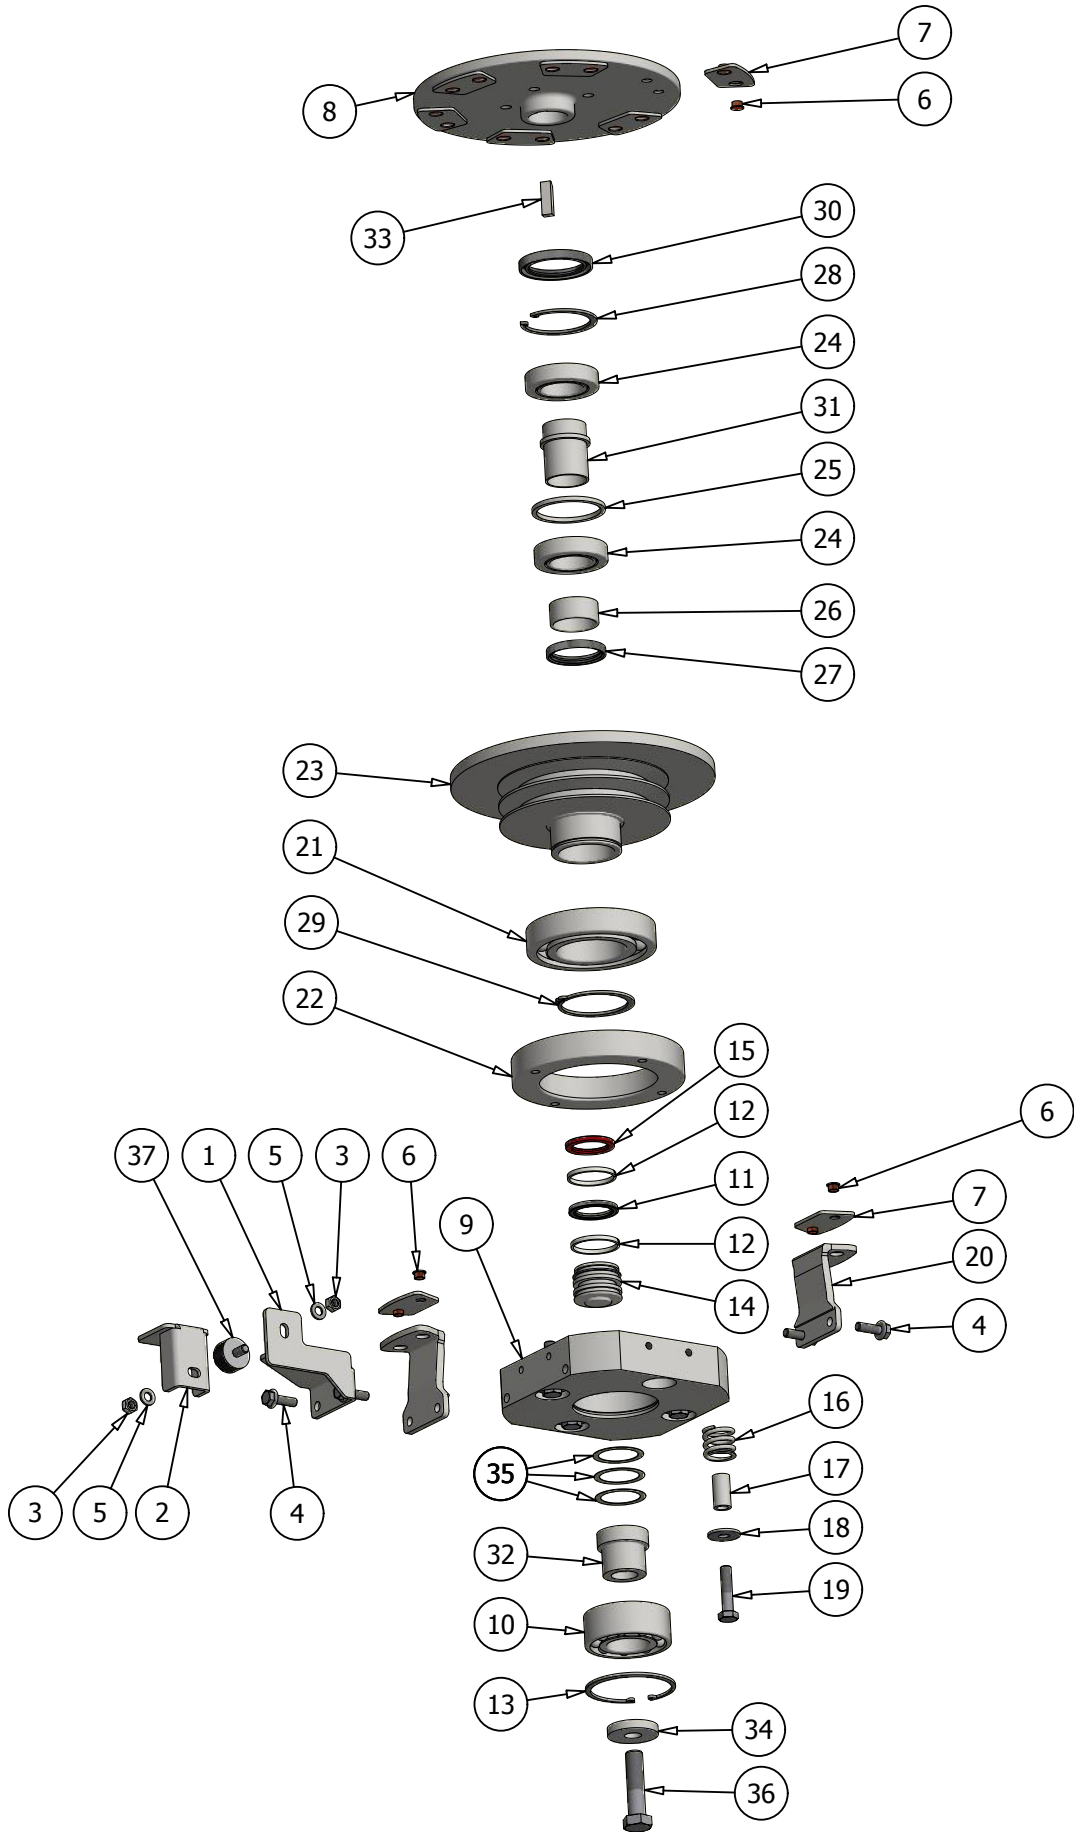

## Spare Parts List

For Product number:

| A141000 |

Version 1.5, 05-2019, English

Page B

Pos.	Pcs.	Part/No	Description
1	1	44276300	Engine Frame B28
2	1	20051005	Kohler Engine
3	2	55501650	V-belt Tensioner f. Kohler Engine
4	2	55501652	Bushing
5	1	44290302	V-Belt Cover, Part 2
6	1	55500405	Engine Frame Clamping Plate - Short
7	1	20030086	Vibration Absorber Ø30x30
8	1	55501668	Support Arm HY-Pump - Kohler
9	1	20022126	Hydraulic Pump
10	1	55500304	HY-Pump Cover
11	1	55501761	Heat Shield - Kohler Front
12	1	55501767	Engine Frame Clamping Plate - Long
13	1	55501959	V-Belt Cover, Part 1
14	1	55501961	V-Belt Cover, Part 4
15	1	55501962	V-Belt Cover, Part 3
16	1	20032008	Fuel Pre Filter
17	1	55501757	Heat Shield - Front
18	1	55501758	Heat Shield - Rear
19	1	20032015	Oil Filter Kohler Engine B27+B30+B28 Kohler
20	1	20023050	Airfilter Housing - Kohler
21	1	20032016	Inner Air Filter
22	1	20032017	Outer Air Filter
23	2	20050014	V-Belt Xpb 1650
24	1	55500464	Exhaustpipe Angle
25	1	20070045	Snap Ring Ext. Ø20
26	4	37010050	Pinbolt M10x50
27	8	39102020	Washer M10
28	4	38000510	Nut M10 w. NV14
29	4	39122425	Washer M12
30	4	32012030	Bolt M12x30
31	1	55501695	Hub
32	1	55501675	Engine Mount
33	4	38000210	Nut M10
34	4	60000061	RIP-Lock Washer
35	4	36011025	Bolt 7/16"Unc X 1"
36	1	60000827	Mufler kit B28 (mufler, gaskets and nuts)
37	1	60000941	Heat Shield - Kohler Rear
38	4	60000940	Bolt f. Heat Shield - Kohler
39	2	55503286	Disc
40	2	32008030	Bolt M8x20