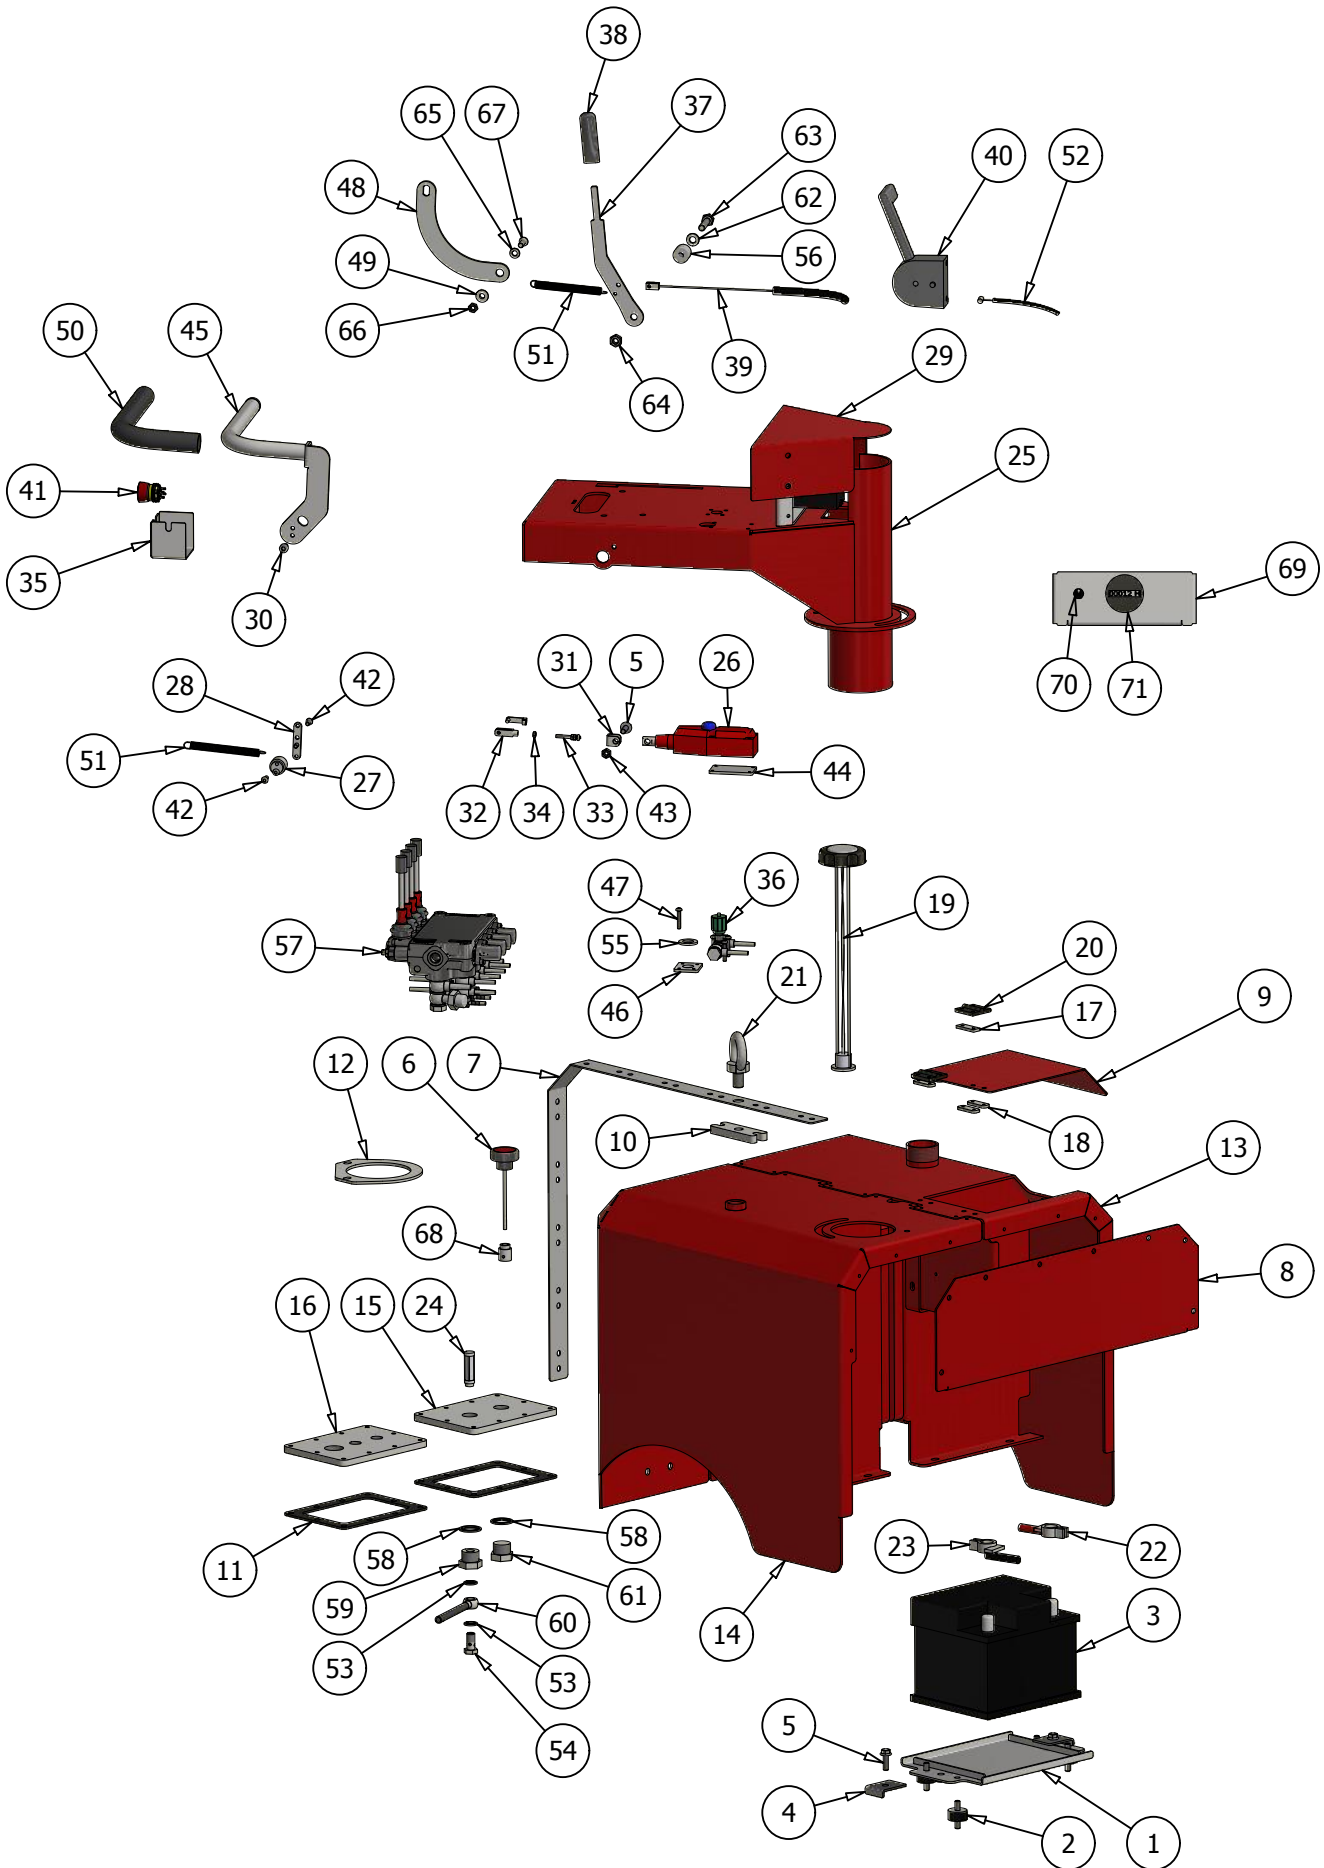

Pos.	Pcs.	Part/No	Description
1	1	44123200	Battery Plate
2	4	20030068	Vibration Absorber Ø30x15
3	1	20060053	Start Battery
4	2	44123300	Battery Clamp
5	3	31508025	Bolt M8X25 w. Flange
6	1	20024041	HY-Tank Cap w. Dipstick
7	1	44277213	Mounting Strip Tank
8	1	44277208	Flange
9	1	44277212	Lid f. Tool Box
10	1	44277217	Lifting Bracket
11	2	44278100	Gasket f. Basecover Fuel + Hydraulic
12	1	44277220	Guide f. Controlpanel
13	1	55500088	Fuel-Tank
14	1	55500089	HY-Tank
15	1	55500693	Base Cover f. Fuel Tank
16	1	55500667	Bottom plate for hydraulic tank
17	2	55501196	Distance Plate f. Hinge
18	2	55501197	Clamping Plate f. Hinge
19	1	20030094	Tank Cap W/Indicator
20	2	20060091	Hinge f. Toolbox, Plastic
21	1	20030049	Lifting Bolt M16
22	1	20060038	Battery Connector +
23	1	20060037	Battery Connector -
24	1	20032023	Fuel Tank Filter
25	1	55500250	Control Panel
26	1	20060089	Start/stop Safety Switch
27	1	55500246	Bushing f. Safety Bar
28	1	55500249	Arm f. Swich
29	1	55500247	Cover f. Control Panel
30	1	33008012	Bolt Insex M8x12
31	1	55500241	Bracket f. Start Swich
32	1	20030085	Fork End - 5mm
33	1	31005035	Buttonhead M5x35
34	3	38000105	Nut M5
35	1	55500242	Box f. E-Stop
36	1	20025001	Flow Valve, 1/4"
37	1	44275704	Handle f. Diff. Lock
38	1	20030073	Plastic Grip f. Break Lever
39	1	20060055	Cable f. Diff.
40	1	20060057	Throttle Lever
41	1	20060036	E-Stop
42	4	31006016	Buttonhead M6x16
43	1	38000408	Nut M8
44	1	55500409	Clamping Plate f. Start/Stop Switch
45	1	55500412	Safety Bar