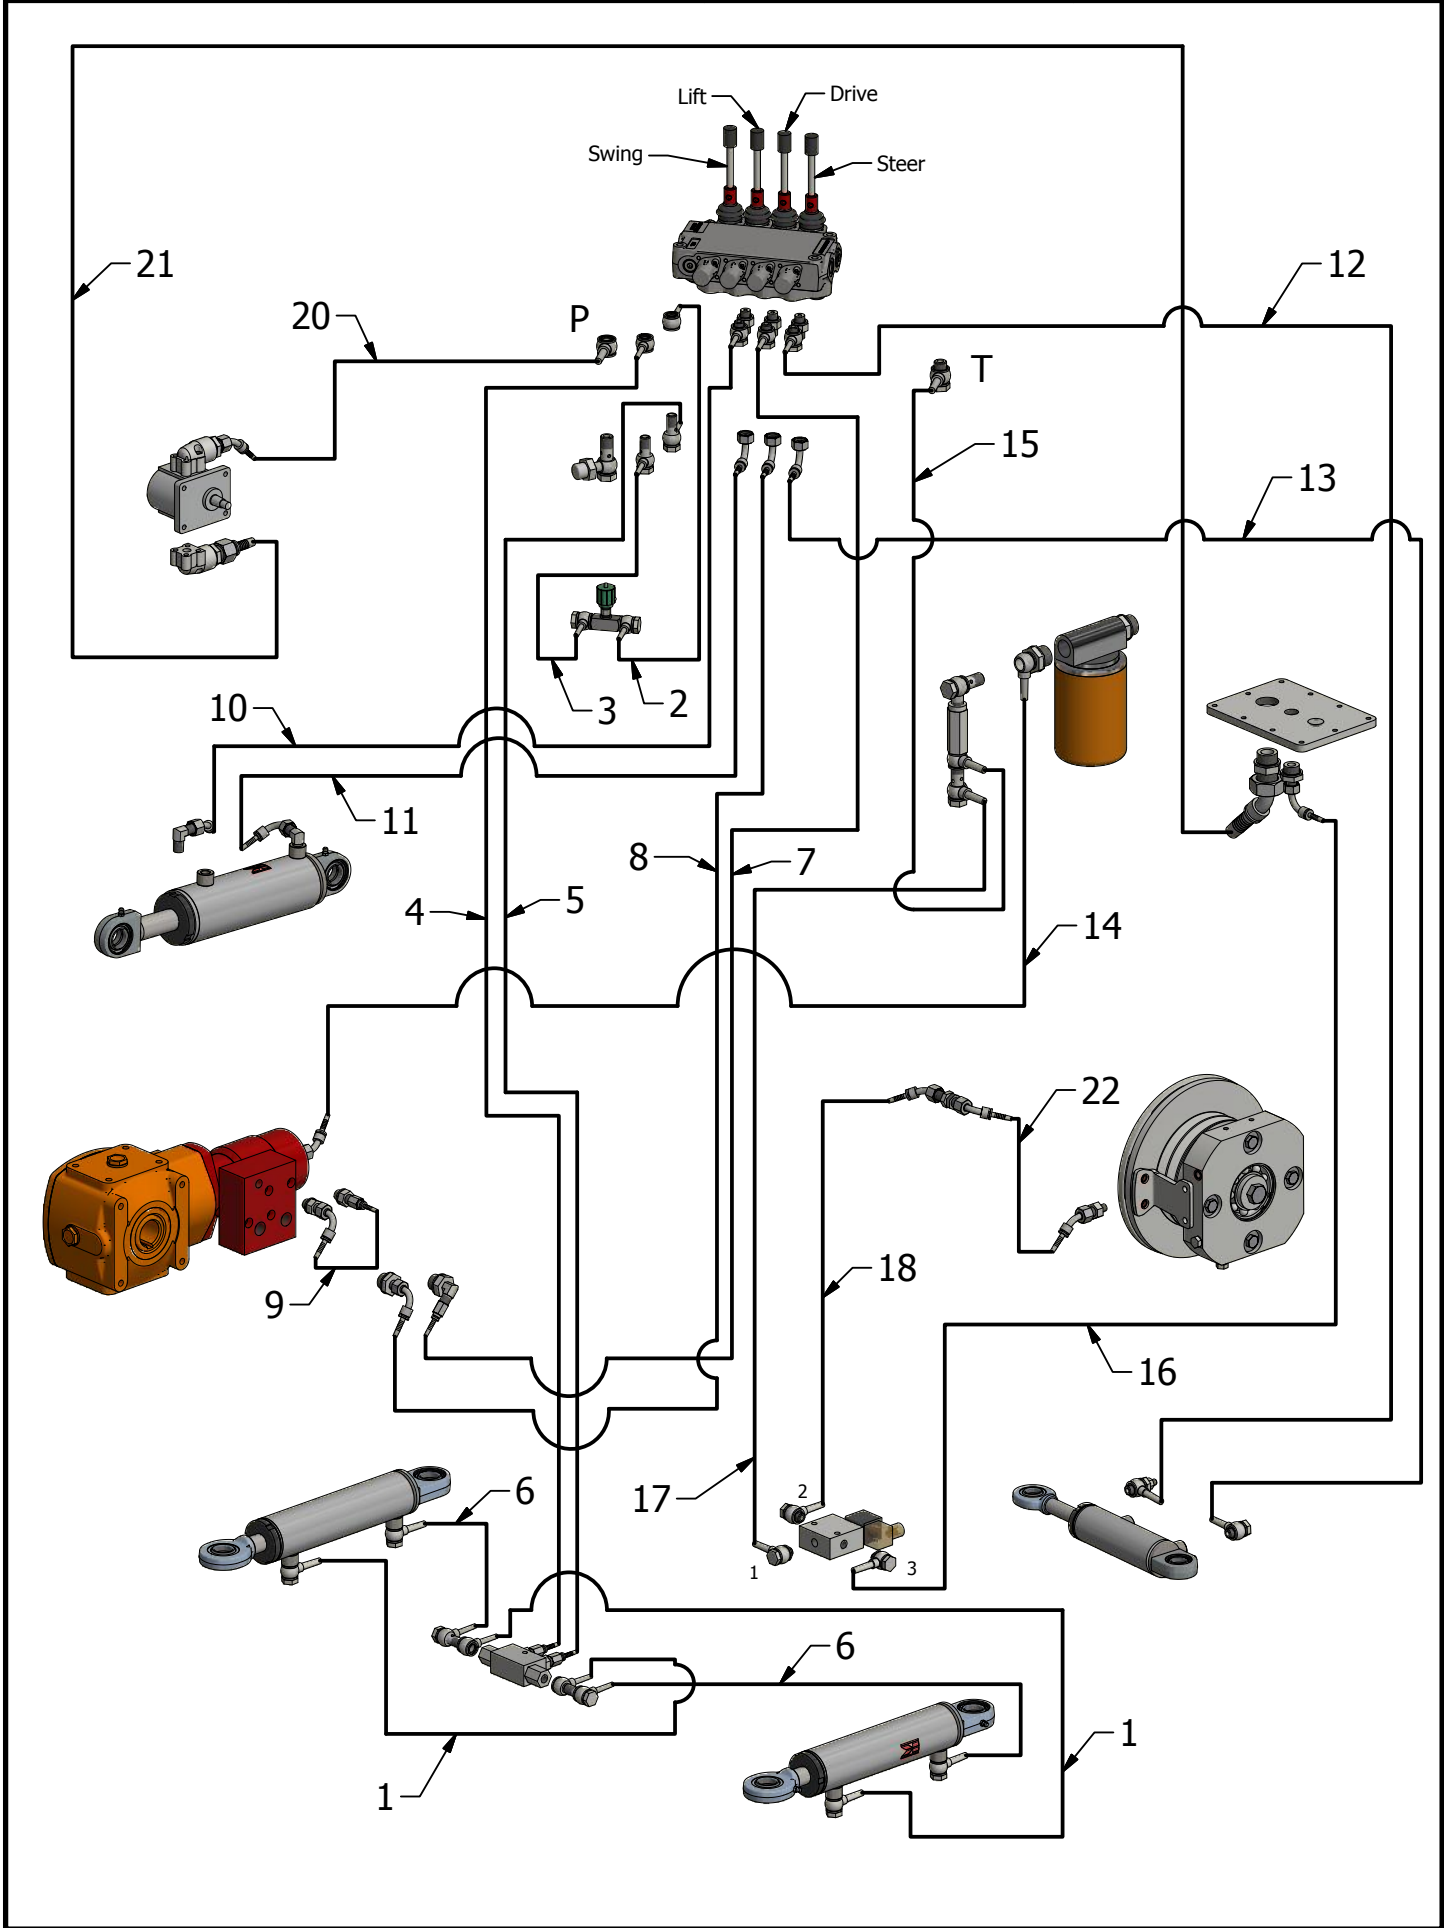

Pos.	Pcs.	Part/No	Description
1	2	20023101	Hydraulic Hose 1/4"x 475
2	1	20023122	Hydraulic Hose 1/4"x 600
3	1	20023123	Hydraulic Hose 1/4" x 300
4	1	20023124	Hydraulic Hose 1/4" x 1250
5	1	20023125	Hydraulic Hose 1/4" x 1550
6	2	20023106	Hydraulic Hose 1/4" x 390
7	1	20023125	Hydraulic Hose 1/4 x 1550
8	1	20023108	Hydraulic Hose 1/4" x 1620
9	1	20023109	Hydraulic Hose 1/4" x 180
10	1	20023126	Hydraulic Hose 1/4" x 1910
11	1	20023111	Hydraulic Hose 1/4" x 1930
12	1	20023127	Hydraulic Hose 1/4" x 1230
13	1	20023113	Hydraulic Hose 1/4" x 1230
14	1	20023116	Hydraulic Hose 1/4" x 880
15	1	20023117	Hydraulic Hose 3/8" x 1000
16	1	20023118	Hydraulic Hose 1/4" x 400
17	1	20023119	Hydraulic Hose 1/4" x 480
18	1	20023120	Hydraulic Hose 1/4" x 1200
20	1	20023151	Hydraulic Hose 1/4" x 2280
21	1	20023152	Hydraulic Hose 3/4" x 1650
22	1	20023154	Hydraulic Hose 1/4" x 140